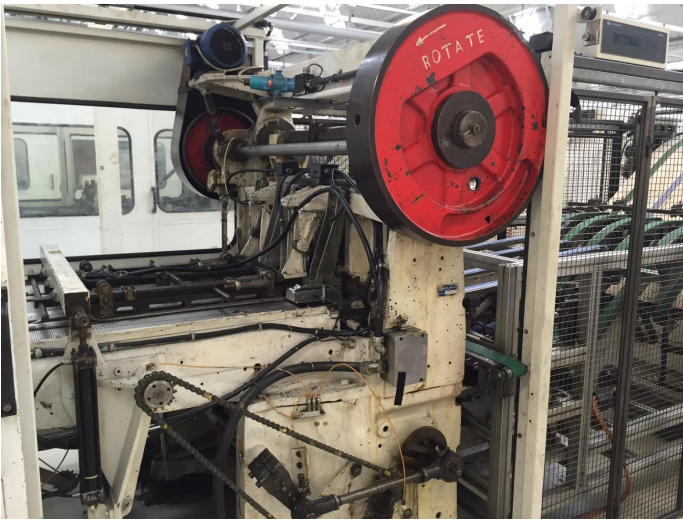

Continental Can 9-D-SS-2 scroll shear

Technical specifications

CazProductNumber	4454
Name	Continental Can 9-D-SS-2
Function(s)	scroll shear
Sheetwidth max	980 mm

Videos

There are no videos available for this product.

Photos

Continental Can 9-D-SS-2 scroll shear
CPN 4454 - Page 1 of 1

Cazander stock easily accessible on your mobile!
cazander.com/app

Follow us