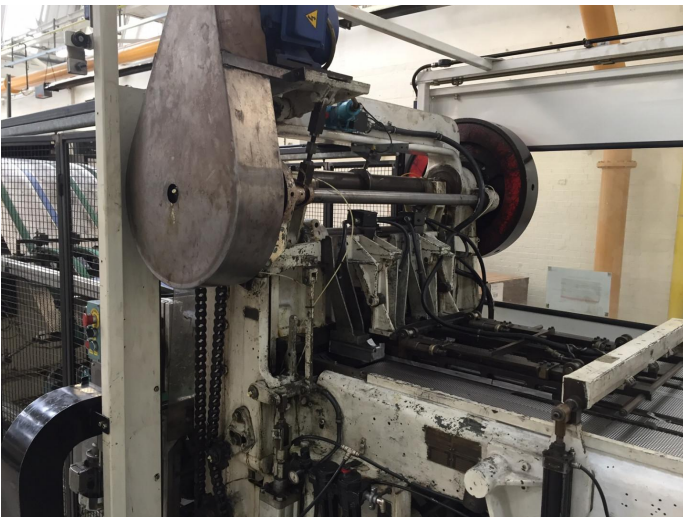

Continental Can 9-D-SS-2 scroll shear

Technical specifications

CazProductNumber	4454
Name	Continental Can 9-D-SS-2
Function(s)	scroll shear
Sheetwidth max	980 mm

Videos

There are no videos available for this product.

Photos

Continental Can 9-D-SS-2 scroll shear
CPN 4454 - Page 1 of 1

Cazander stock easily accessible on your mobile!
cazander.com/app

Follow us