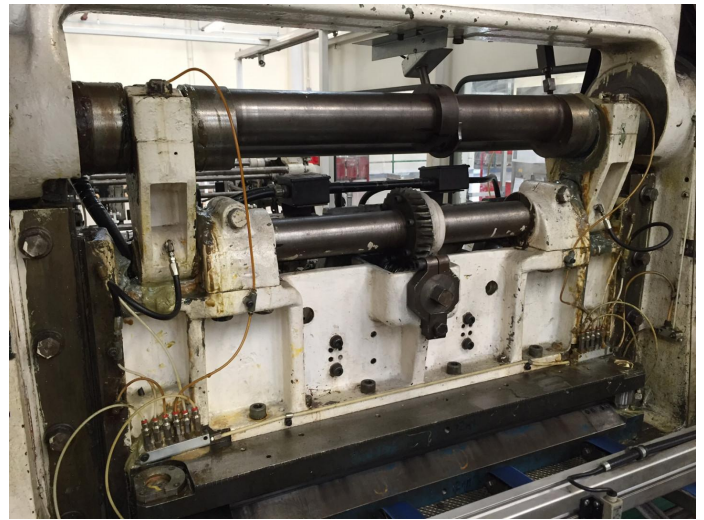

Continental Can 9-D-SS-2 scroll shear

Technical specifications

CazProductNumber	4454
Name	Continental Can 9-D-SS-2
Function(s)	scroll shear
Sheetwidth max	980 mm

Videos

There are no videos available for this product.

Photos

Continental Can 9-D-SS-2 scroll shear
CPN 4454 - Page 1 of 1

Cazander stock easily accessible on your mobile!
cazander.com/app

Follow us