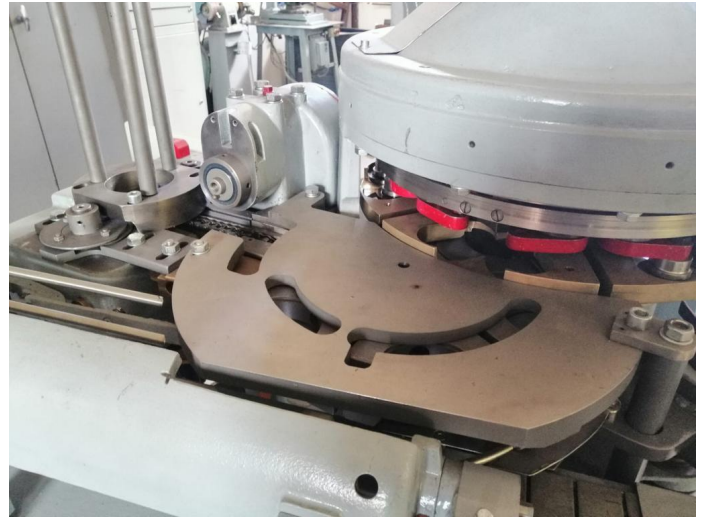

## Lubeca LW 202 seamer

Refurbished seaming / closing machine for cans.

### Technical specifications

<b>CazProductNumber</b>	4174
<b>Name</b>	Lubeca LW 202
<b>Function(s)</b>	seamer
<b>Tooling</b>	73 mm
<b>Can height min</b>	28 mm
<b>Can height max</b>	185 mm
<b>Can shape</b>	round
<b>Speed upto</b>	300 cans per minute

### Photos

**Lubeca LW 202 seamer**  
**CPN 4174 - Page 2 of 4**

Cazander stock easily accessible on your mobile!  
[cazander.com/app](https://cazander.com/app)

Follow us

**Lubeca LW 202 seamer**  
**CPN 4174 - Page 3 of 4**