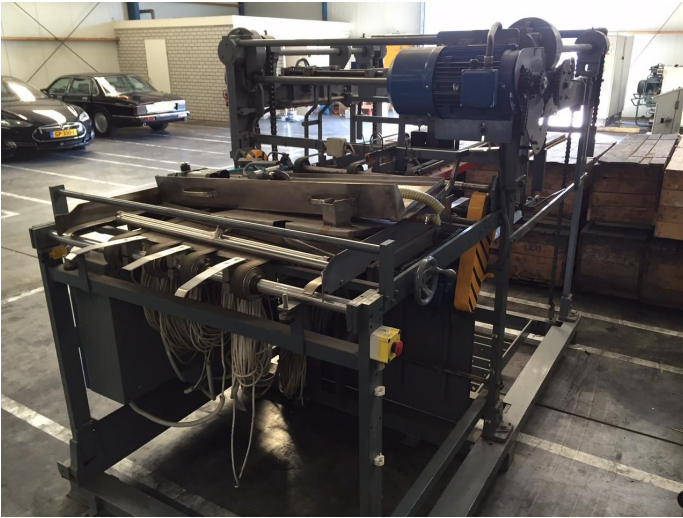

Crabtree sheet stacking box

Technical specifications

CazProductNumber	4146
Name	Crabtree
Function(s)	sheet stacking box
Sheetlength max	1000 mm
Sheetwidth max	1090 mm

Videos

There are no videos available for this product.

Photos

Crabtree sheet stacking box
CPN 4146 - Page 2 of 2

Cazander stock easily accessible on your mobile!
cazander.com/app

Follow us