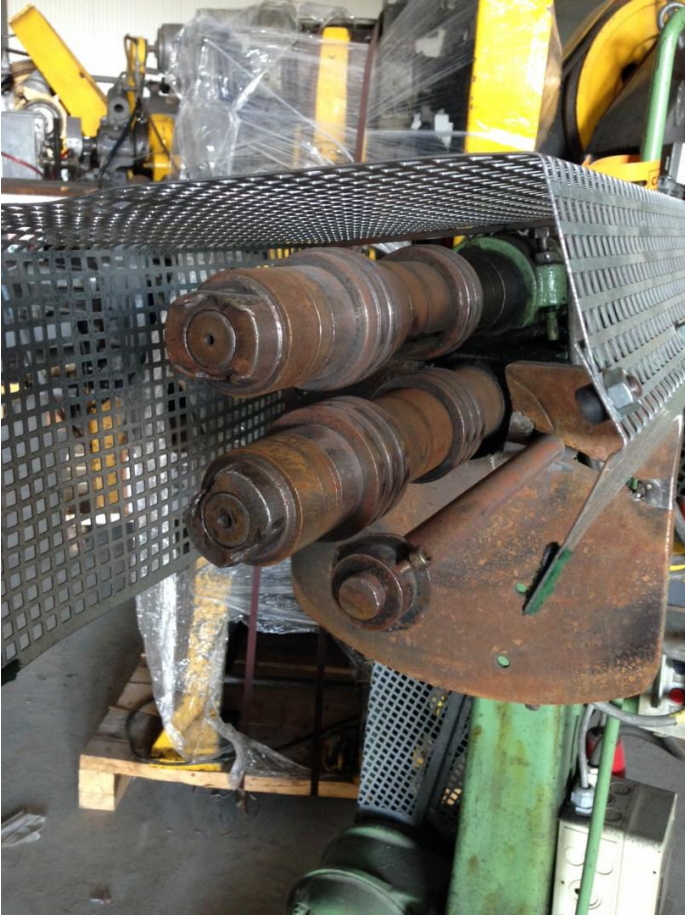

Klinghammer beader

Manual beading machine for pails and paint cans.

Technical specifications

CazProductNumber	3813
Name	Klinghammer
Function(s)	bearer

Videos

There are no videos available for this product.

Photos

Klinghammer beader
CPN 3813 - Page 1 of 2

Cazander stock easily accessible on your mobile!
cazander.com/app

Follow us

Klinghammer beader
CPN 3813 - Page 2 of 2

Cazander stock easily accessible on your mobile!
cazander.com/app